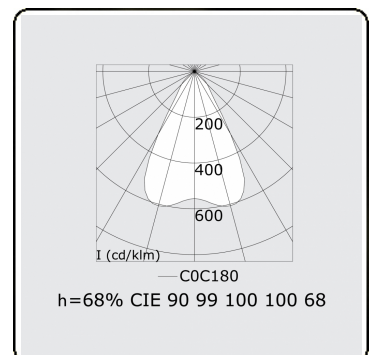

Electric details

Protection class	I
Supply	230V
Control gear box	Current driver

Lamp details

Lamptype	LED 3000K
Wattage	4,5W
Gross luminous flux	7800
Luminaire power	49,5W
Number	10
Lifetime LED module	L80/B10 > 72000h
Color tolerance	MacAdam 3
CRI	>80

Photometric details

UGR	16,5/17,5
CIE Fluxcode	90 99 100 100 68

Dimensions

A	2804 mm
---	---------

Remarks

VDT louvre 400mA

ENERGY

Verrijgbaar op aanvraag.