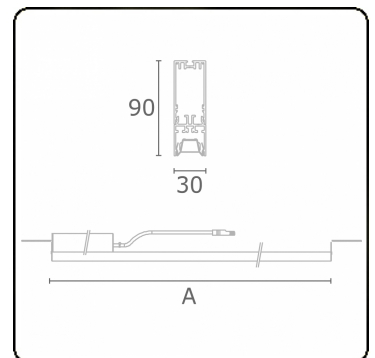

Photometric details

UGR	16,5/17,5
CIE Fluxcode	90 99 100 100 68

Dimensions

A	564 mm
---	--------

Remarks

VDT louvre 400mA

This luminaire contains built-in LED lamps.

The lamps cannot be changed in the luminaire.