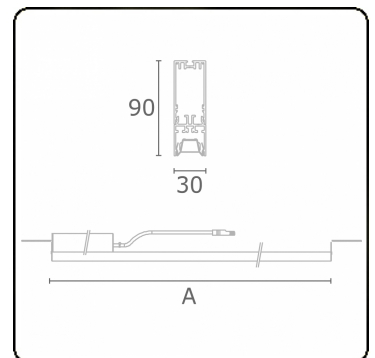

Photometric details

UGR	16,5/17,5
CIE Fluxcode	90 99 100 100 68

Dimensions

A	1124 mm
---	---------

Remarks

VDT louvre 400mA

This luminaire contains built-in LED lamps.

The lamps cannot be changed in the luminaire.