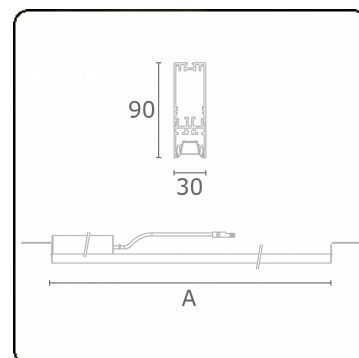

Photometric details

UGR	16,5/17,5
CIE Fluxcode	90 99 100 100 68

Dimensions

A	1404 mm
---	---------

Remarks

VDT louvre 400mA

This luminaire contains built-in LED lamps.

LED