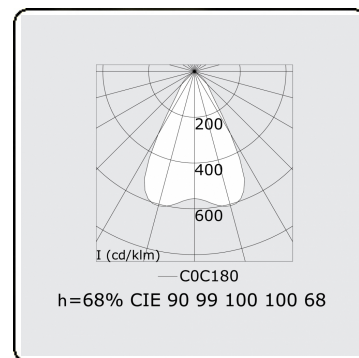

Photometric details

UGR	16,5/17,5
CIE Fluxcode	90 99 100 100 68

Dimensions

A	1404 mm
---	---------

Remarks

VDT louvre 400mA

This luminaire contains built-in LED lamps.

LED