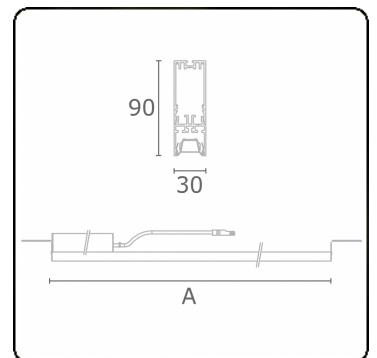

Photometric details

UGR	16,5/17,5
CIE Fluxcode	90 99 100 100 68

Dimensions

A	1684 mm
---	---------

Remarks

VDT louvre 400mA

This luminaire contains built-in LED lamps.

LED