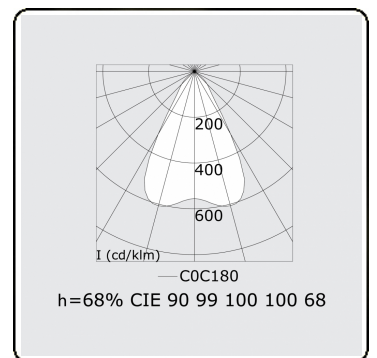

Photometric details

UGR	16,5/17,5
CIE Fluxcode	90 99 100 100 68

Dimensions

A	1684 mm
---	---------

Remarks

VDT louvre 400mA

This luminaire contains built-in LED lamps.

LED