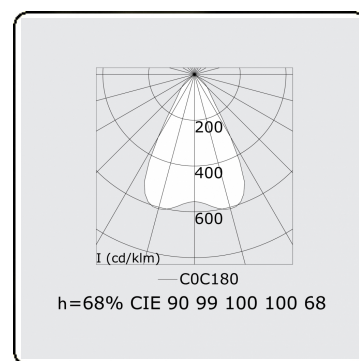

Electric details

Protection class	I
Supply	230V
Control gear box	Current driver DALI/TD

Lamp details

Lamptype	LED 4000K
Wattage	5,7W
Gross luminous flux	3000
Luminaire power	18,8W
Number	3
Lifetime LED module	L80/B10 > 72000h
Color tolerance	MacAdam 3
CRI	>80

Photometric details

UGR	17,0/18,2
CIE Fluxcode	90 99 100 100 68

Dimensions

A	844 mm
---	--------

Remarks

VDT louvre

This luminaire contains built-in LED lamps.

The lamps cannot be changed in the luminaire.