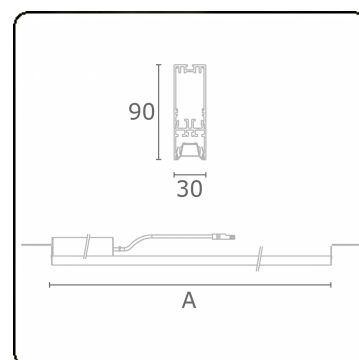

Photometric details

UGR	17,0/18,2
CIE Fluxcode	90 99 100 100 68

Dimensions

A	844 mm
---	--------

Remarks

VDT louvre

This luminaire contains built-in LED lamps.

The lamps cannot be changed in the luminaire.