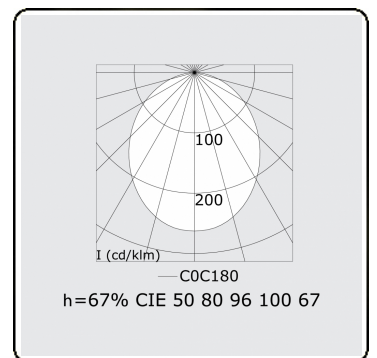

**Electric details**

Protection class	I
Supply	230V
Control gear box	Current driver

**Lamp details**

Lamptype	LED 3000K
Wattage	3,2W
Gross luminous flux	6400
Luminaire power	35,2W
Number	10
Lifetime LED module	L80/B10 > 72000h
Color tolerance	MacAdam 3
CRI	>80

**Photometric details**

UGR	25,7/26,0
CIE Fluxcode	50 80 96 100 67

**Dimensions**

A	2804 mm
---	---------

**Remarks**

satin LED diffusor 150mA

**ENERGY**

Verrijgbaar op aanvraag.