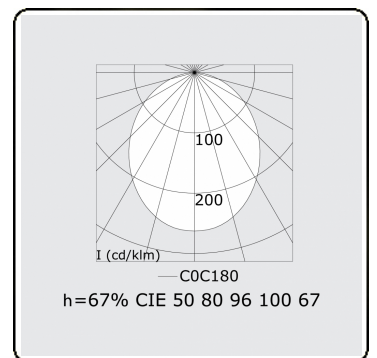

Electric details

Protection class	I
Supply	230V
Control gear box	Current driver

Lamp details

Lamptype	LED 4000K
Wattage	3,2W
Gross luminous flux	2700
Luminaire power	14,1W
Number	4
Lifetime LED module	L80/B10 > 72000h
Color tolerance	MacAdam 3
CRI	>80

Photometric details

UGR	25,7/26,0
CIE Fluxcode	50 80 96 100 67

Dimensions

A	1124 mm
---	---------

Remarks

satin LED diffusor 150mA

ENERGY

Verrijgbaar op aanvraag.