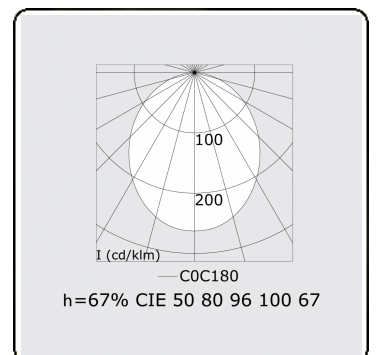

Electric details

Protection class	I
Supply	230V
Control gear box	Current driver DALI/TD

Lamp details

Lamptype	LED 3000K
Wattage	3,2W
Gross luminous flux	4445
Luminaire power	24,6W
Number	7
Lifetime LED module	L80/B10 > 72000h
Color tolerance	MacAdam 3
CRI	>80

Photometric details

UGR	25,7/26,0
CIE Fluxcode	50 80 96 100 67

Dimensions

A	1964 mm
---	---------

Remarks

satin LED diffusor 150mA

ENERGY

Verrijgbaar op aanvraag.