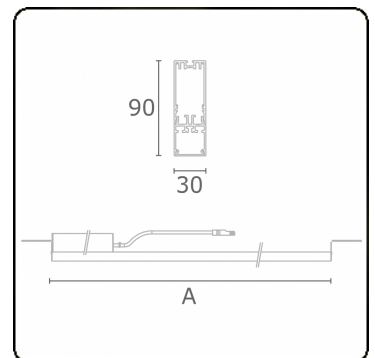

Photometric details

UGR	25,7/26,0
CIE Fluxcode	50 80 96 100 67

Dimensions

A	1404 mm
---	---------

Remarks

satin LED diffusor 150mA emergency module autonomy 1 hour

ENERGY

Verrijgbaar op aanvraag.