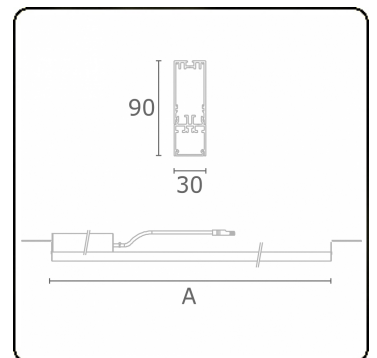

Photometric details

UGR	25,7/26,0
CIE Fluxcode	50 80 96 100 67

Dimensions

A	1964 mm
---	---------

Remarks

satin LED diffuser 150mA emergency module autonomy 1 hour

ENERGY

Verrijgbaar op aanvraag.