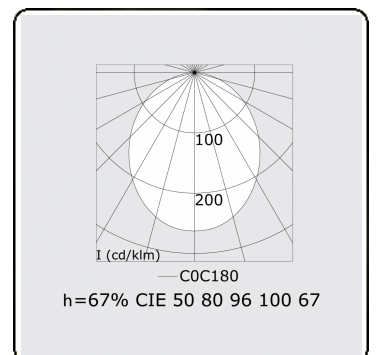

Photometric details

UGR	25,7/26,0
CIE Fluxcode	50 80 96 100 67

Dimensions

A	1964 mm
---	---------

Remarks

satin LED diffuser 150mA emergency module autonomy 1 hour

ENERGY

Verrijgbaar op aanvraag.