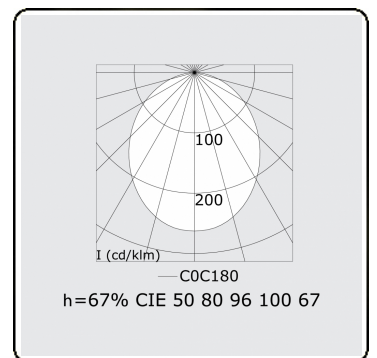

Electric details

Protection class	I
Supply	230V
Control gear box	Current driver

Lamp details

Lamptype	LED 4000K
Wattage	7,2W
Gross luminous flux	8040
Luminaire power	47,5W
Number	6
Lifetime LED module	L80/B10 > 72000h
Color tolerance	MacAdam 3
CRI	>80

Photometric details

UGR	28,0/28,3
CIE Fluxcode	50 80 96 100 67

Dimensions

A	1684 mm
---	---------

Remarks

satin LED diffusor 325mA

ENERGY

Verrijgbaar op aanvraag.