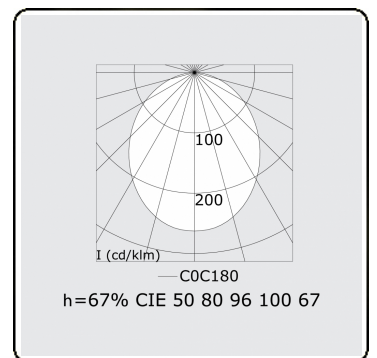

Electric details

Protection class	I
Supply	230V
Control gear box	Current driver

Lamp details

Lamptype	LED 4000K
Wattage	7,2W
Gross luminous flux	9380
Luminaire power	55,4W
Number	7
Lifetime LED module	L80/B10 > 72000h
Color tolerance	MacAdam 3
CRI	>80

Photometric details

UGR	28,0/28,3
CIE Fluxcode	50 80 96 100 67

Dimensions

A	1964 mm
---	---------

Remarks

satin LED diffusor 325mA

ENERGY

Verrijgbaar op aanvraag.