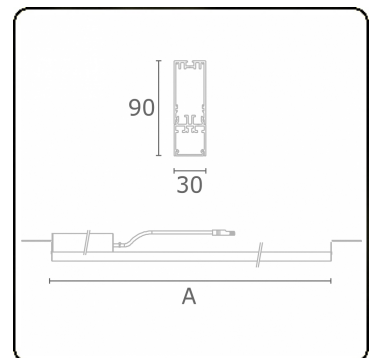

Photometric details

| | |
|--------------|-----------------|
| UGR | 28,0/28,3 |
| CIE Fluxcode | 50 80 96 100 67 |

Dimensions

| | |
|---|--------|
| A | 564 mm |
|---|--------|

Remarks

satin LED diffusor 325mA