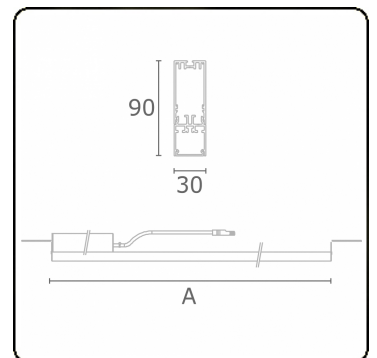

Electric details

Protection class	I
Supply	230V
Control gear box	Current driver DALI/TD

Lamp details

Lamptype	LED 4000K
Wattage	7,2W
Gross luminous flux	12060
Luminaire power	71,3W
Number	9
Lifetime LED module	L80/B10 > 72000h
Color tolerance	MacAdam 3
CRI	>80

Photometric details

UGR	28,0/28,3
CIE Fluxcode	50 80 96 100 67

Dimensions

A	2524 mm
---	---------

Remarks

satin LED diffusor 325mA

ENERGY

Verrijgbaar op aanvraag.