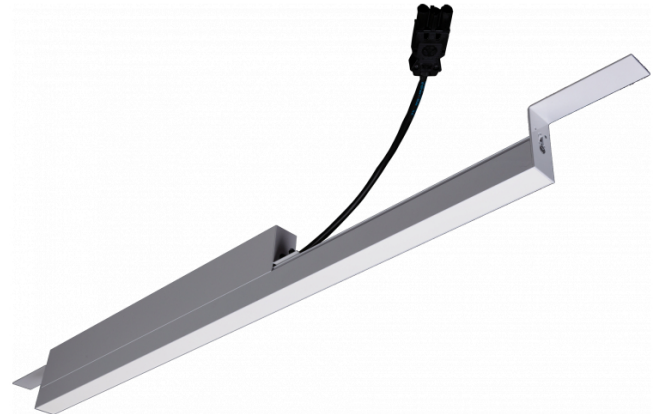

Rekta 30 SAPP - satin - HO 325mA - emergency - RAL
07.23001644-9999

Fixture details

Mounting	Ceiling recessed
Light emission	Direct
Fitting cover	satin diffusor
Protection rate	IP 20
Housing	Aluminium
Finish	RAL colour at your choice
Certificates	CE, ISO 9001

Electric details

Protection class	I
Supply	230V
Control gear box	Current driver
Emergency set	Autonomy 1 hour

Lamp details

Lamptype	LED 4000K
Wattage	7,2W
Gross luminous flux	5360
Luminaire power	31,7W
Number	4
Lifetime LED module	L80/B10 > 72000h
Color tolerance	MacAdam 3
CRI	>80

Photometric details

UGR	28,0/28,3
CIE Fluxcode	50 80 96 100 67

Dimensions

A	1124 mm
---	---------

Remarks

satin LED diffuser 325mA emergency module autonomy 1 hour

ENERGY

Verrijgbaar op aanvraag.