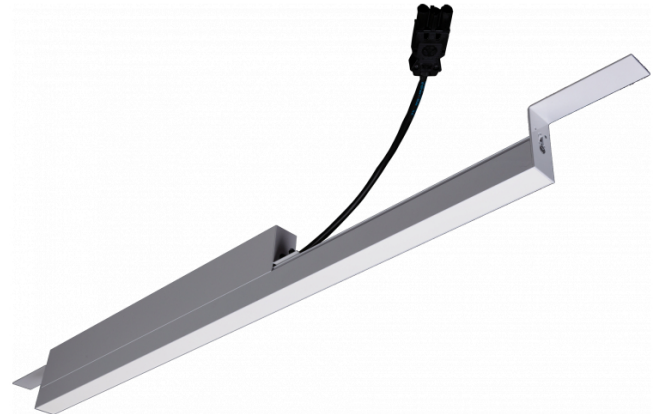

Rekta 30 SAPP - satin - HO 325mA - emergency - RAL  
07.23001654-9999

**Fixture details**

Mounting	Ceiling recessed
Light emission	Direct
Fitting cover	satin diffusor
Protection rate	IP 20
Housing	Aluminium
Finish	RAL colour at your choice
Certificates	CE, ISO 9001

**Electric details**

Protection class	I
Supply	230V
Control gear box	Current driver
Emergency set	Autonomy 1 hour

**Lamp details**

Lamptype	LED 4000K
Wattage	7,1W
Gross luminous flux	7125
Luminaire power	39,3W
Number	5
Lifetime LED module	L80/B10 > 72000h
Color tolerance	MacAdam 3
CRI	>80

**Photometric details**

UGR	28,0/28,3
CIE Fluxcode	50 80 96 100 67

**Dimensions**

A	1404 mm
---	---------

**Remarks**

satin LED diffuser    325mA    emergency module autonomy 1 hour

**ENERGY**

Verrijgbaar op aanvraag.