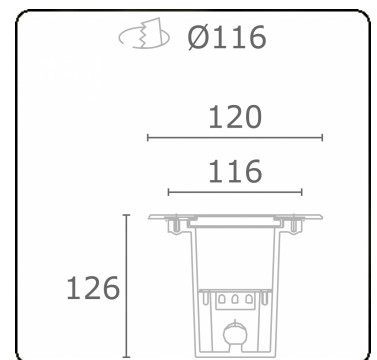

**Metro-S Ø120mm - COB (white printed glass) - without recessed housing**  
36.010052-0021

**Fixture details**

Mounting	Ground - recessed
Light emission	Indirect
Light distribution	Symmetrical
Fitting cover	Glass
Protection rate	IP 67
Maximum load	1000 kg drive-across (excluding recessing housi
T°	<75° °
Housing	Aluminium/Stainless Steel
Finish	matt black finish RAL 9105
Certificates	CE, ISO 9001

**Electric details**

Protection class	I
Supply	230V
Control gear box	Current driver

**Lamp details**

Lamptype	LED 2700K
Wattage	5W
Gross luminous flux	443
Luminaire power	5W
Cover glass	flat - white
Number	1
Lifetime LED module	L80/B10 = 100000h
Color tolerance	MacAdam 3
CRI	80

**Photometric details**

CIE Fluxcode	0 0 0 0 8
--------------	-----------

**Remarks**

Ø120mm - white printed glass

**ENERGY**

Verrijgbaar op aanvraag.

Disponible sur demande.

Available on request.