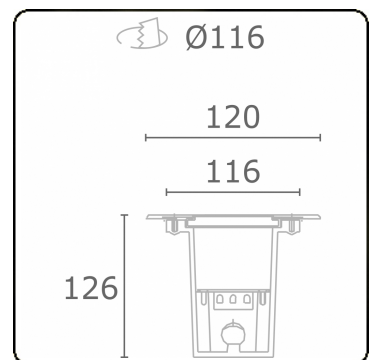

Metro-S Ø120mm - COB (white printed glass) - without recessed housing
36.010053-0021

Fixture details

Mounting	Ground - recessed
Light emission	Indirect
Light distribution	Symmetrical
Fitting cover	Glass
Protection rate	IP 67
Maximum load	1000 kg drive-across (excluding recessing housi
T°	<75° °
Housing	Aluminium/Stainless Steel
Finish	matt black finish RAL 9105
Certificates	CE, ISO 9001

Electric details

Protection class	I
Supply	230V
Control gear box	Current driver

Lamp details

Lamptype	LED 3000K
Wattage	5W
Gross luminous flux	463
Luminaire power	5W
Cover glass	flat - white
Number	1
Lifetime LED module	L80/B10 = 100000h
Color tolerance	MacAdam 3
CRI	80

Photometric details

CIE Fluxcode	0 0 0 0 8
--------------	-----------

Remarks

Ø120mm - white printed glass

ENERGY

Verrijgbaar op aanvraag.

Disponible sur demande.

Available on request.