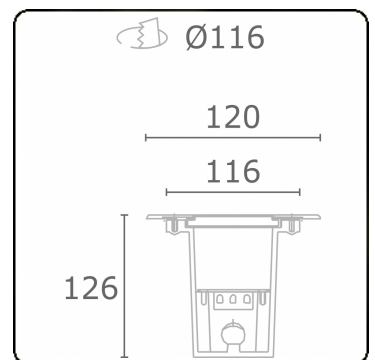

**Metro-S Ø120mm - COB (white printed glass) - without recessed housing**  
36.010054-0021

**Fixture details**

Mounting	Ground - recessed
Light emission	Indirect
Light distribution	Symmetrical
Fitting cover	Glass
Protection rate	IP 67
Maximum load	1000 kg drive-across (excluding recessing housi
T°	<75° °
Housing	Aluminium/Stainless Steel
Finish	matt black finish RAL 9105
Certificates	CE, ISO 9001

**Electric details**

Protection class	I
Supply	230V
Control gear box	Current driver

**Lamp details**

Lamptype	LED 4000K
Wattage	5W
Gross luminous flux	477
Luminaire power	5W
Cover glass	flat - white
Number	1
Lifetime LED module	L80/B10 = 100000h
Color tolerance	MacAdam 3
CRI	80

**Photometric details**

CIE Fluxcode	0 0 0 0 8
--------------	-----------

**Remarks**

Ø120mm - white printed glass

**ENERGY**

A  
B Verrijgbaar op aanvraag.  
C Disponible sur demande.  
D  
E Available on request.  
F Auf Anfrage.  
G