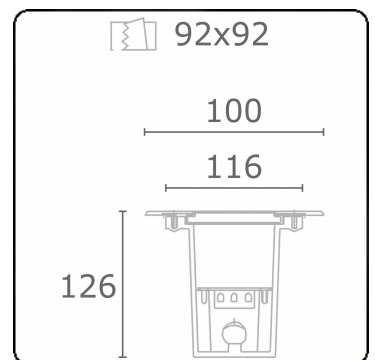

**Metro-S 100x100mm - COB (white printed glass) - without recessed housing**  
36.200052-0021

**Fixture details**

Mounting	Ground - recessed
Light emission	Indirect
Light distribution	Symmetrical
Fitting cover	Glass
Protection rate	IP 67
Maximum load	1000 kg walk-across (excluding recessing housir
T°	<75° °
Housing	Aluminium/Stainless Steel
Finish	matt black finish RAL 9105
Certificates	CE, ISO 9001

**Electric details**

Protection class	I
Supply	230V
Control gear box	Current driver

**Lamp details**

Lamptype	LED 2700K
Wattage	5W
Gross luminous flux	443
Luminaire power	5W
Cover glass	flat - white
Number	1
Lifetime LED module	L80/B10 = 100000h
Color tolerance	MacAdam 3
CRI	80

**Photometric details**

CIE Fluxcode	0 0 0 0 8
--------------	-----------

**Remarks**

100x100mm - clear glass

**ENERGY**

A ▶  
B ▶ Verkrijgbaar op aanvraag.  
C ▶ Disponible sur demande.  
D ▶  
E ▶ Available on request.  
F ▶ Auf Anfrage.  
G ▶