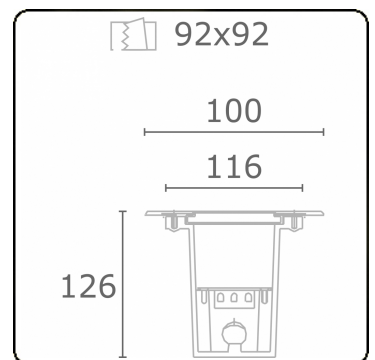

**Metro-S 100x100mm - COB (white printed glass) - without recessed housing**  
36.200052-0021

**Fixture details**

Mounting	Ground - recessed
Light emission	Indirect
Light distribution	Symmetrical
Fitting cover	Glass
Protection rate	IP 67
Maximum load	1000 kg walk-across (excluding recessing housir
T°	<75° °
Housing	Aluminium/Stainless Steel
Finish	matt black finish RAL 9105
Certificates	CE, ISO 9001

**Electric details**

Protection class	I
Supply	230V
Control gear box	Current driver

**Lamp details**

Lamptype	LED 2700K
Wattage	5W
Gross luminous flux	443
Luminaire power	5W
Cover glass	flat - white
Number	1
Lifetime LED module	L80/B10 = 100000h
Color tolerance	MacAdam 3
CRI	80

**Photometric details**

CIE Fluxcode	0 0 0 0 8
--------------	-----------

**Remarks**

100x100mm - clear glass

**ENERGY**

A →  
B → Verrijgbaar op aanvraag.  
C → Disponible sur demande.  
D → Available on request.  
E →  
F → Auf Anfrage.  
G →