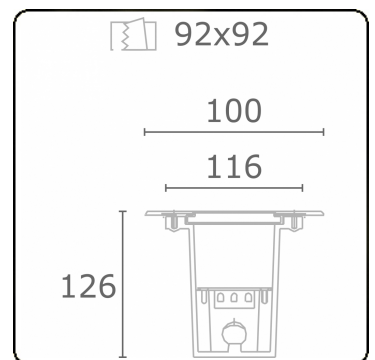

**Metro-S 100x100mm - COB (white printed glass) - without recessed housing**  
36.200053-0021

**Fixture details**

Mounting	Ground - recessed
Light emission	Indirect
Light distribution	Symmetrical
Fitting cover	Glass
Protection rate	IP 67
Maximum load	1000 kg walk-across (excluding recessing housir
T°	<75° °
Housing	Aluminium/Stainless Steel
Finish	matt black finish RAL 9105
Certificates	CE, ISO 9001

**Electric details**

Protection class	I
Supply	230V
Control gear box	Current driver

**Lamp details**

Lamptype	LED 3000K
Wattage	5W
Gross luminous flux	463
Luminaire power	5W
Cover glass	flat - white
Number	1
Lifetime LED module	L80/B10 = 100000h
Color tolerance	MacAdam 3
CRI	80

**Photometric details**

CIE Fluxcode	0 0 0 0 8
--------------	-----------

**Remarks**

100x100mm - clear glass

**ENERGY**

A →  
B → Verrijgbaar op aanvraag.  
C → Disponible sur demande.  
D → Available on request.  
E →  
F → Auf Anfrage.  
G →