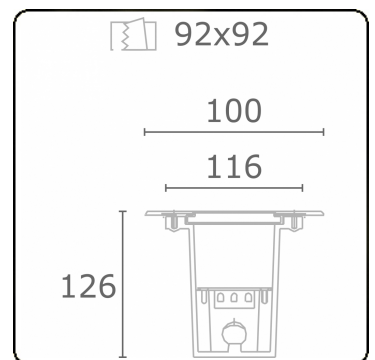

Metro-S 100x100mm - COB (white printed glass) - without recessed housing
36.200054-0021

Fixture details

Mounting	Ground - recessed
Light emission	Indirect
Light distribution	Symmetrical
Fitting cover	Glass
Protection rate	IP 67
Maximum load	1000 kg walk-across (excluding recessing housir
T°	<75° °
Housing	Aluminium/Stainless Steel
Finish	matt black finish RAL 9105
Certificates	CE, ISO 9001

Electric details

Protection class	I
Supply	230V
Control gear box	Current driver

Lamp details

Lamptype	LED 4000K
Wattage	5W
Gross luminous flux	477
Luminaire power	5W
Cover glass	flat - white
Number	1
Lifetime LED module	L80/B10 = 100000h
Color tolerance	MacAdam 3
CRI	80

Photometric details

CIE Fluxcode	0 0 0 0 8
--------------	-----------

Remarks

100x100mm - clear glass

ENERGY

A →
B → Verrijgbaar op aanvraag.
C → Disponible sur demande.
D → Available on request.
E →
F → Auf Anfrage.
G →