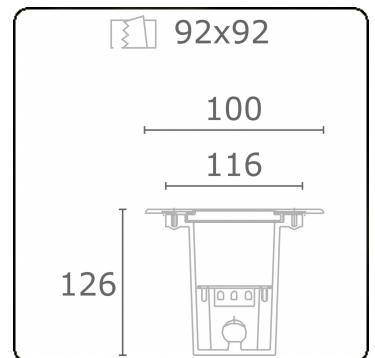

Metro-S 100x100mm - COB (white printed glass) - without recessed housing
36.200054-0021

Fixture details

Mounting	Ground - recessed
Light emission	Indirect
Light distribution	Symmetrical
Fitting cover	Glass
Protection rate	IP 67
Maximum load	1000 kg walk-across (excluding recessing housir
T°	<75° °
Housing	Aluminium/Stainless Steel
Finish	matt black finish RAL 9105
Certificates	CE, ISO 9001

Electric details

Protection class	I
Supply	230V
Control gear box	Current driver

Lamp details

Lamptype	LED 4000K
Wattage	5W
Gross luminous flux	477
Luminaire power	5W
Cover glass	flat - white
Number	1
Lifetime LED module	L80/B10 = 100000h
Color tolerance	MacAdam 3
CRI	80

Photometric details

CIE Fluxcode	0 0 0 0 8
--------------	-----------

Remarks

100x100mm - clear glass

ENERGY

Verrijgbaar op aanvraag.

Disponible sur demande.

Available on request.