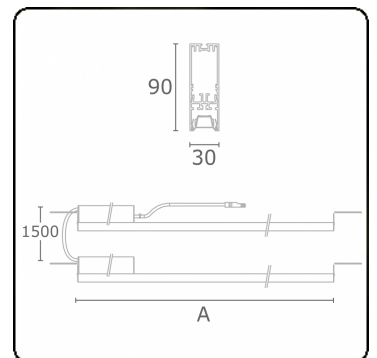

Electric details

Protection class	I
Supply	230V
Control gear box	Current driver DALI/TD

Lamp details

Lamptype	LED 3000K
Wattage	4,4W
Gross luminous flux	2 x 4920
Luminaire power	58,8W
Number	2 x 6
Lifetime LED module	L80/B10 > 72000h
Color tolerance	MacAdam 3
CRI	>80

Photometric details

UGR	16,5/17,5
CIE Fluxcode	90 99 100 100 68

Dimensions

A	1684 mm
---	---------

Remarks

VDT louvre 400mA 2 luminaires

ENERGY

Verrijgbaar op aanvraag.