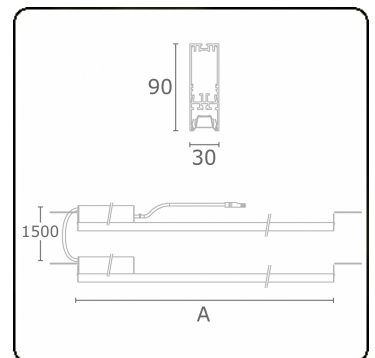

Electric details

Protection class	I
Supply	230V
Control gear box	Current driver DALI/TD

Lamp details

Lamptype	LED 4000K
Wattage	4,5W
Gross luminous flux	2 x 4920
Luminaire power	59,4W
Number	2 x 6
Lifetime LED module	L80/B10 > 72000h
Color tolerance	MacAdam 3
CRI	>80

Photometric details

UGR	16,5/17,5
CIE Fluxcode	90 99 100 100 68

Dimensions

A	1684 mm
---	---------

Remarks

VDT louvre 400mA 2 luminaires

ENERGY

Verrijgbaar op aanvraag.