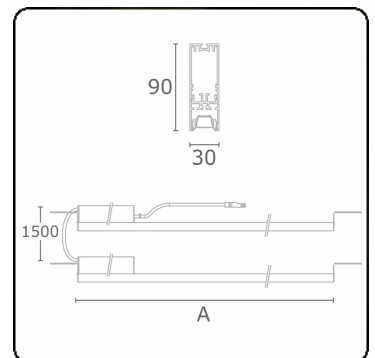

Electric details

| | |
|------------------|----------------|
| Protection class | I |
| Supply | 230V |
| Control gear box | Current driver |

Lamp details

| | |
|---------------------|------------------|
| Lamptype | LED 3000K |
| Wattage | 5,6W |
| Gross luminous flux | 2 x 3015 |
| Luminaire power | 37,2W |
| Number | 2 x 3 |
| Lifetime LED module | L80/B10 > 72000h |
| Color tolerance | MacAdam 3 |
| CRI | >80 |

Photometric details

| | |
|--------------|------------------|
| UGR | 17,0/18,2 |
| CIE Fluxcode | 90 99 100 100 68 |

Dimensions

| | |
|---|--------|
| A | 844 mm |
|---|--------|

Remarks

VDT louvre 500mA

ENERGY