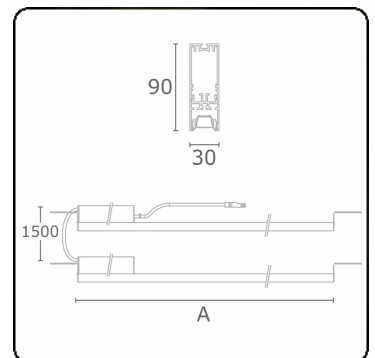

Electric details

Protection class	I
Supply	230V
Control gear box	Current driver

Lamp details

Lamptype	LED 3000K
Wattage	5,7W
Gross luminous flux	2 x 4750
Luminaire power	62,7W
Number	2 x 5
Lifetime LED module	L80/B10 > 72000h
Color tolerance	MacAdam 3
CRI	>80

Photometric details

UGR	17,0/18,2
CIE Fluxcode	90 99 100 100 68

Dimensions

A	1404 mm
---	---------

Remarks

VDT louvre 500mA

ENERGY

Verrijgbaar op aanvraag.