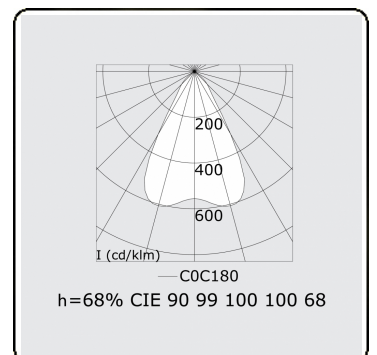

Electric details

Protection class	I
Supply	230V
Control gear box	Current driver

Lamp details

Lamptype	LED 3000K
Wattage	5,7W
Gross luminous flux	2 x 5700
Luminaire power	75,2W
Number	2 x 6
Lifetime LED module	L80/B10 > 72000h
Color tolerance	MacAdam 3
CRI	>80

Photometric details

UGR	17,0/18,2
CIE Fluxcode	90 99 100 100 68

Dimensions

A	1684 mm
---	---------

Remarks

VDT louvre 500mA

ENERGY

Verrijgbaar op aanvraag.