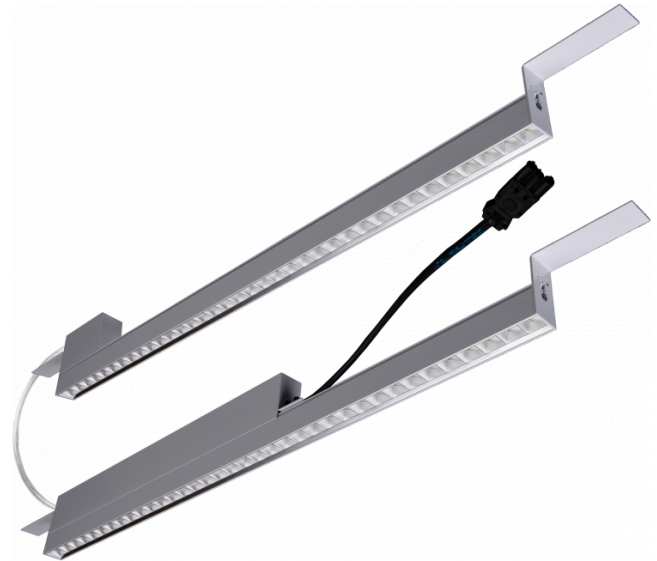

Rekta 30 SAPP - VDT - LO 400mA - 2 luminaires - RAL  
07.23124133-9999

**Fixture details**

Mounting	Ceiling recessed
Light emission	Direct
Fitting cover	VDT louvre
Protection rate	IP 20
Housing	Aluminium
Finish	RAL colour at your choice
Certificates	CE, ISO 9001

**Electric details**

Protection class	I
Supply	230V
Control gear box	Current driver DALI/TD

**Lamp details**

Lamptype	LED 3000K
Wattage	4,5W
Gross luminous flux	2 x 2340
Luminaire power	29,7W
Number	2 x 3
Lifetime LED module	L80/B10 > 72000h
Color tolerance	MacAdam 3
CRI	>80

**Photometric details**

UGR	16,5/17,5
CIE Fluxcode	90 99 100 100 68

**Dimensions**

A	844 mm
---	--------

**Remarks**

VDT louvre 400mA 2 luminaires

**ENERGY**

Verrijgbaar op aanvraag.