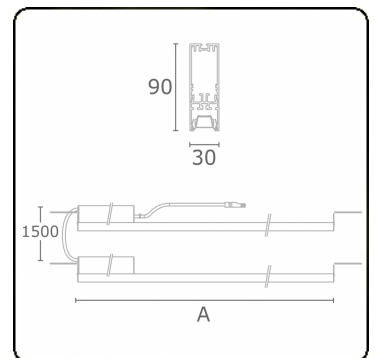

Electric details

Protection class	I
Supply	230V
Control gear box	Current driver DALI/TD

Lamp details

Lamptype	LED 3000K
Wattage	4,4W
Gross luminous flux	2 x 2460
Luminaire power	29,4W
Number	2 x 3
Lifetime LED module	L80/B10 > 72000h
Color tolerance	MacAdam 3
CRI	>80

Photometric details

UGR	16,5/17,5
CIE Fluxcode	90 99 100 100 68

Dimensions

A	844 mm
---	--------

Remarks

VDT louvre 400mA 2 luminaires

ENERGY

Verrijgbaar op aanvraag.