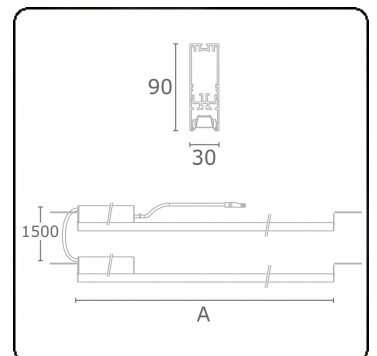

Electric details

Protection class	I
Supply	230V
Control gear box	Current driver DALI/TD

Lamp details

Lamptype	LED 3000K
Wattage	5,6W
Gross luminous flux	2 x 3015
Luminaire power	37,2W
Number	2 x 3
Lifetime LED module	L80/B10 > 72000h
Color tolerance	MacAdam 3
CRI	>80

Photometric details

UGR	17,0/18,2
CIE Fluxcode	90 99 100 100 68

Dimensions

A	844 mm
---	--------

Remarks

VDT louvre 500mA

ENERGY

Verrijgbaar op aanvraag.