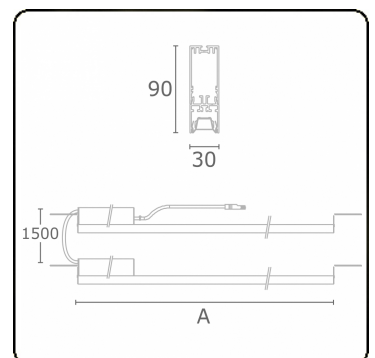

Electric details

Protection class	I
Supply	230V
Control gear box	Current driver DALI/TD

Lamp details

Lamptype	LED 3000K
Wattage	5,7W
Gross luminous flux	2 x 4750
Luminaire power	62,7W
Number	2 x 5
Lifetime LED module	L80/B10 > 72000h
Color tolerance	MacAdam 3
CRI	>80

Photometric details

UGR	17,0/18,2
CIE Fluxcode	90 99 100 100 68

Dimensions

A	1404 mm
---	---------

Remarks

VDT louvre 500mA

ENERGY

Verrijgbaar op aanvraag.