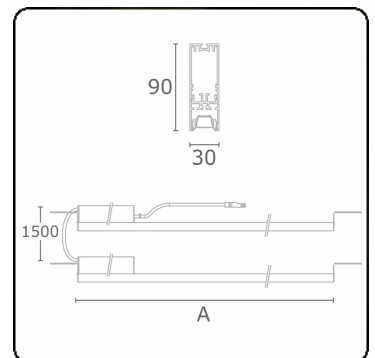

Electric details

Protection class	I
Supply	230V
Control gear box	Current driver DALI/TD

Lamp details

Lamptype	LED 3000K
Wattage	5,7W
Gross luminous flux	2 x 5700
Luminaire power	75,2W
Number	2 x 6
Lifetime LED module	L80/B10 > 72000h
Color tolerance	MacAdam 3
CRI	>80

Photometric details

UGR	17,0/18,2
CIE Fluxcode	90 99 100 100 68

Dimensions

A	1684 mm
---	---------

Remarks

VDT louvre 500mA

ENERGY

Verrijgbaar op aanvraag.