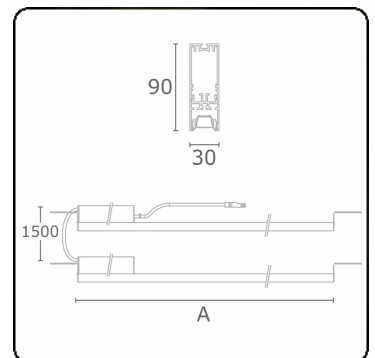

Electric details

Protection class	I
Supply	230V
Control gear box	Current driver DALI/TD

Lamp details

Lamptype	LED 4000K
Wattage	5,6W
Gross luminous flux	2 x 3195
Luminaire power	37,2W
Number	2 x 3
Lifetime LED module	L80/B10 > 72000h
Color tolerance	MacAdam 3
CRI	>80

Photometric details

UGR	17,0/18,2
CIE Fluxcode	90 99 100 100 68

Dimensions

A	844 mm
---	--------

Remarks

VDT louvre 500mA

ENERGY

Verrijgbaar op aanvraag.