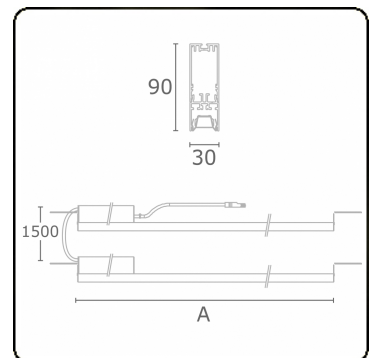

Electric details

Protection class	I
Supply	230V
Control gear box	Current driver DALI/TD

Lamp details

Lamptype	LED 4000K
Wattage	5,7W
Gross luminous flux	2 x 5000
Luminaire power	62,7W
Number	2 x 5
Lifetime LED module	L80/B10 > 72000h
Color tolerance	MacAdam 3
CRI	>80

Photometric details

UGR	17,0/18,2
CIE Fluxcode	90 99 100 100 68

Dimensions

A	1404 mm
---	---------

Remarks

VDT louvre 500mA

ENERGY

Verrijgbaar op aanvraag.