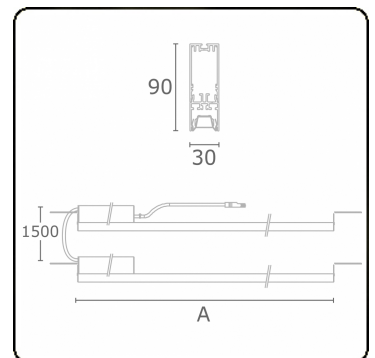

**Electric details**

Protection class	I
Supply	230V
Control gear box	Current driver DALI/TD

**Lamp details**

Lamptype	LED 4000K
Wattage	5,6W
Gross luminous flux	2 x 6390
Luminaire power	74,4W
Number	2 x 6
Lifetime LED module	L80/B10 > 72000h
Color tolerance	MacAdam 3
CRI	>80

**Photometric details**

UGR	17,0/18,2
CIE Fluxcode	90 99 100 100 68

**Dimensions**

A	1684 mm
---	---------

**Remarks**

VDT louvre 500mA

**ENERGY**

Verrijgbaar op aanvraag.