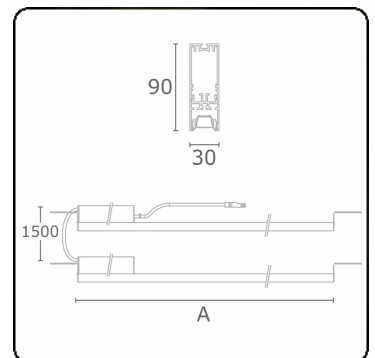

Electric details

Protection class	I
Supply	230V
Control gear box	Current driver DALI/TD

Lamp details

Lamptype	LED 4000K
Wattage	5,6W
Gross luminous flux	2 x 2130
Luminaire power	24,8W
Number	2 x 2
Lifetime LED module	L80/B10 > 72000h
Color tolerance	MacAdam 3
CRI	>80

Photometric details

UGR	17,0/18,2
CIE Fluxcode	90 99 100 100 68

Dimensions

A	564 mm
---	--------

Remarks

VDT louvre 500mA

ENERGY

Verrijgbaar op aanvraag.