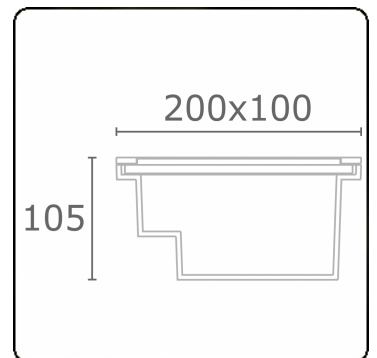

**Metro-S 200x100mm - COB (white printed glass) - without recessed housing**  
36.610054-0021

**Fixture details**

Mounting	Ground - recessed
Light emission	Indirect
Light distribution	Symmetrical
Fitting cover	Glass
Protection rate	IP 67
Maximum load	1000 kg drive-across (excluding recessing housi
T°	<75° °
Housing	Aluminium/Stainless Steel
Finish	matt black finish RAL 9105
Certificates	CE, ISO 9001

**Electric details**

Protection class	I
Supply	230V
Control gear box	Current driver

**Lamp details**

Lamptype	LED 4000K
Wattage	5W
Gross luminous flux	477
Luminaire power	5W
Cover glass	flat - white
Number	1
Lifetime LED module	L80/B10 = 100000h
Color tolerance	MacAdam 3
CRI	80

**Photometric details**

CIE Fluxcode	0 0 0 0 8
--------------	-----------

**Remarks**

200x100mm white printed glass

**ENERGY**

Verrijgbaar op aanvraag.

Disponible sur demande.

Available on request.