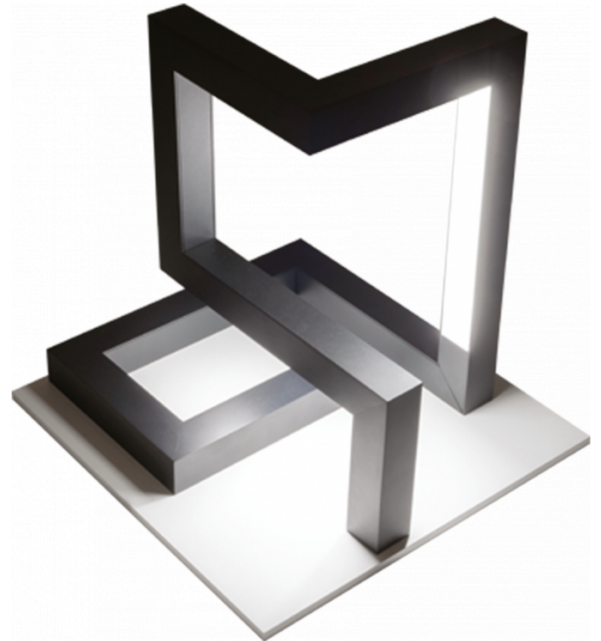

M1
11.14413-9999

Fixture details

Mounting	table/writing-desk
Light emission	Direct
Fitting cover	satin diffusor
Protection rate	IP 20
Housing	Aluminium
Finish	RAL colour at your choice
Certificates	CE, ISO 9001

Electric details

Protection class	I
Supply	230V
Control gear box	Current driver DALI/TD

Lamp details

Lamptype	LED 3000K
Wattage	9,6W
Gross luminous flux	1920
Luminaire power	10,6W
Number	1
Lifetime LED module	L80/B10 > 72000h
Color tolerance	MacAdam 3
CRI	80