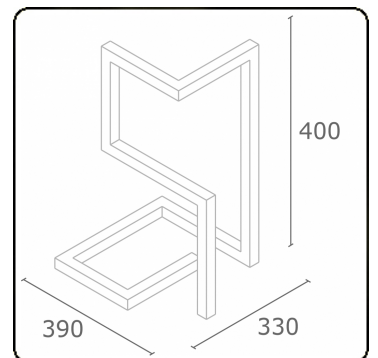

Photometric details

CIE Fluxcode	49 80 96 100 66

ENERGY

Verrijgbaar op aanvraag.

Disponible sur demande.

Available on request.

Auf Anfrage.

WXYZ
kWh/1000h

MULTILINE®

2019/2015