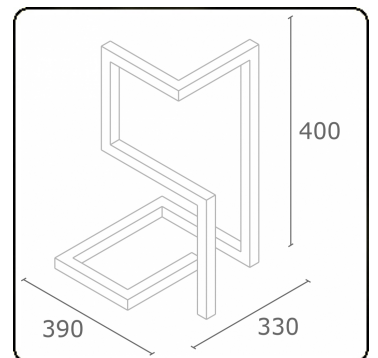

M1
11.14414-9999

Fixture details

Mounting	table/writing-desk
Light emission	Direct
Fitting cover	satin diffusor
Protection rate	IP 20
Housing	Aluminium
Finish	RAL colour at your choice
Certificates	CE, ISO 9001

Electric details

Protection class	I
Supply	230V
Control gear box	Current driver DALI/TD

Lamp details

Lamptype	LED 4000K
Wattage	9,6W
Gross luminous flux	2010
Luminaire power	10,6W
Number	1
Lifetime LED module	L80/B10 > 72000h
Color tolerance	MacAdam 3
CRI	80

Photometric details

CIE Fluxcode	49 80 96 100 66
--------------	-----------------

Dimensions

A	390 mm
B	400 mm
C	330 mm

ENERGY

Verrijgbaar op aanvraag.

Disponible sur demande.

Available on request.