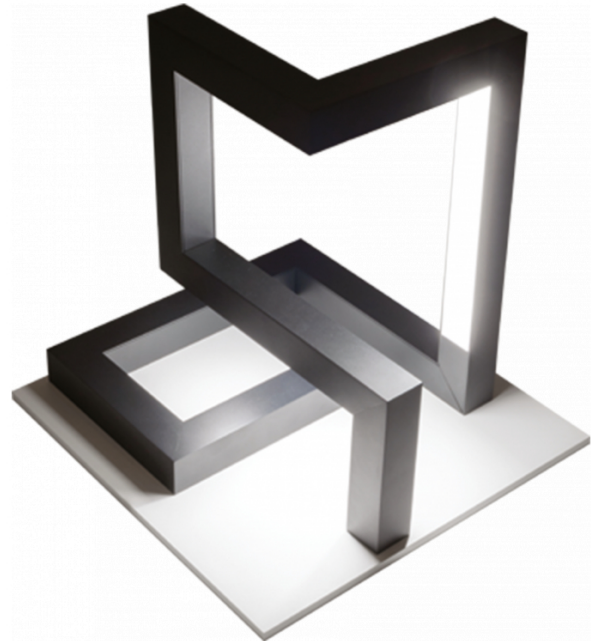

M1
11.14414-9999

Fixture details

Mounting	table/writing-desk
Light emission	Direct
Fitting cover	satin diffusor
Protection rate	IP 20
Housing	Aluminium
Finish	RAL colour at your choice
Certificates	CE, ISO 9001

Electric details

Protection class	I
Supply	230V
Control gear box	Current driver DALI/TD

Lamp details

Lamptype	LED 4000K
Wattage	9,6W
Gross luminous flux	2010
Luminaire power	10,6W
Number	1
Lifetime LED module	L80/B10 > 72000h
Color tolerance	MacAdam 3
CRI	80

Photometric details

CIE Fluxcode	49 80 96 100 66
--------------	-----------------

Dimensions

A	390 mm
B	400 mm
C	330 mm

ENERGY

Verrijgbaar op aanvraag.

Disponible sur demande.

Available on request.