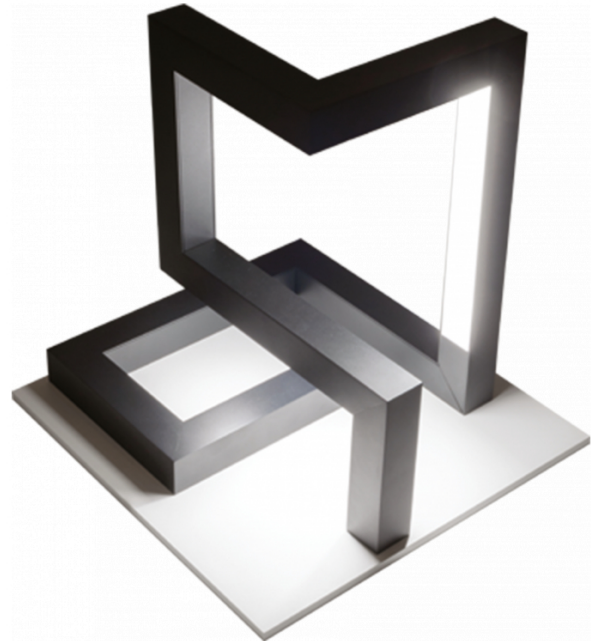

M1
11.14412-9999

Fixture details

Mounting	table/writing-desk
Light emission	Direct
Fitting cover	satin diffusor
Protection rate	IP 20
Housing	Aluminium
Finish	RAL colour at your choice
Certificates	CE, ISO 9001

Electric details

Protection class	I
Supply	230V
Control gear box	Current driver DALI/TD

Lamp details

Lamptype	LED 2700K
Wattage	9,6W
Gross luminous flux	1860
Luminaire power	10,6W
Number	1
Lifetime LED module	L80/B10 > 72000h
Color tolerance	MacAdam 3
CRI	80