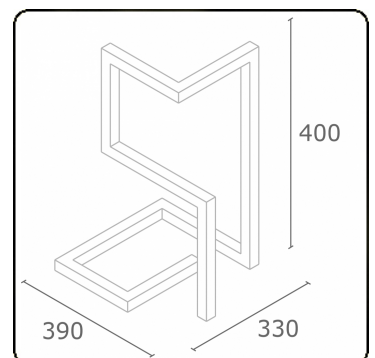

M1-E
35.14013-7916

Fixture details

Mounting	Ground
Light emission	Direct
Fitting cover	satin diffusor
Protection rate	IP 65
Housing	Aluminium
Finish	RAL 7016 anthracite textured
Certificates	CE, ISO 9001

Electric details

Protection class	I
Supply	230V
Control gear box	Current driver

Lamp details

Lamptype	LED 3000K
Wattage	14,4W
Gross luminous flux	1120
Luminaire power	15,8W
Number	1
Lifetime LED module	L80/B10 = 30000h
Color tolerance	MacAdam 3
CRI	80

Photometric details

CIE Fluxcode	49 80 96 100 66

ENERGY

Verrijgbaar op aanvraag.

Disponible sur demande.

Available on request.

Auf Anfrage.

WXYZ
kWh/1000h

MULTILINE®

2019/2015