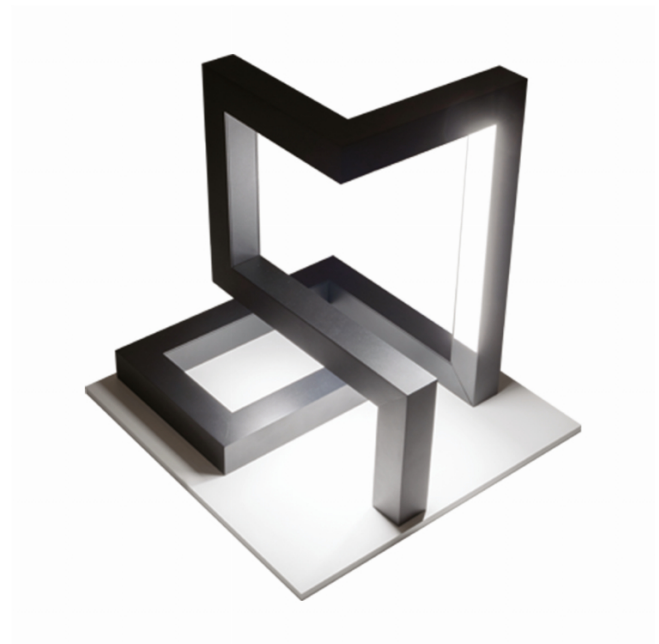

M1-E
35.14013-7916

Fixture details

Mounting	Ground
Light emission	Direct
Fitting cover	satin diffusor
Protection rate	IP 65
Housing	Aluminium
Finish	RAL 7016 anthracite textured
Certificates	CE, ISO 9001

Electric details

Protection class	I
Supply	230V
Control gear box	Current driver

Lamp details

Lamptype	LED 3000K
Wattage	14,4W
Gross luminous flux	1120
Luminaire power	15,8W
Number	1
Lifetime LED module	L80/B10 = 30000h
Color tolerance	MacAdam 3
CRI	80

Photometric details

CIE Fluxcode	49 80 96 100 66

ENERGY

Verrijgbaar op aanvraag.

Disponible sur demande.

Available on request.

Auf Anfrage.

WXYZ
kWh/1000h

MULTILINE®

2019/2015