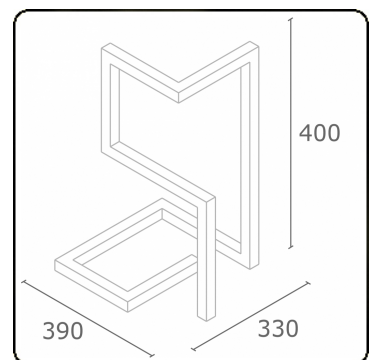

M1-E
35.14013-7916

Fixture details

Mounting	Ground
Light emission	Direct
Fitting cover	satin diffusor
Protection rate	IP 65
Housing	Aluminium
Finish	RAL 7016 anthracite textured
Certificates	CE, ISO 9001

Electric details

Protection class	I
Supply	230V
Control gear box	Current driver

Lamp details

Lamptype	LED 3000K
Wattage	14,4W
Gross luminous flux	1120
Luminaire power	15,8W
Number	1
Lifetime LED module	L80/B10 = 30000h
Color tolerance	MacAdam 3
CRI	80

Photometric details

CIE Fluxcode	49 80 96 100 66

ENERGY

Verrijgbaar op aanvraag.

Disponible sur demande.

Available on request.

Auf Anfrage.

WXYZ
kWh/1000h

MULTILINE®

2019/2015