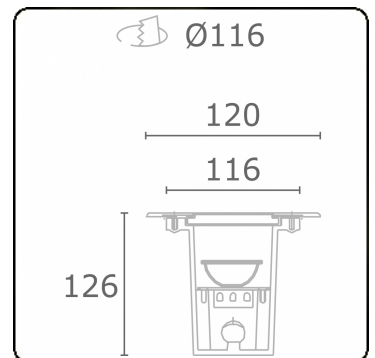

Metro-S Ø120mm - COB - without recessed housing
36.010192-0000

Fixture details

Mounting	Ground - recessed
Light emission	Indirect
Light distribution	Symmetrical
Fitting cover	Glass
Protection rate	IP 67
Maximum load	1000 kg drive-across (excluding recessing housi
T°	<75° °
Housing	Aluminium/Stainless Steel
Finish	matt black finish RAL 9105
Certificates	CE, ISO 9001

Electric details

Protection class	I
Supply	230V
Control gear box	Current driver

Lamp details

Lamptype	LED 2700K 10°
Wattage	9W
Gross luminous flux	940
Luminaire power	10W
Cover glass	flat - clear
Number	1
Lifetime LED module	L80/B10 = 100000h
Color tolerance	MacAdam 3
CRI	80

Remarks

Ø120mm - clear glass

ENERGY

Verrijgbaar op aanvraag.

Disponible sur demande.

Available on request.

Auf Anfrage.

WXYZ
kWh/1000h