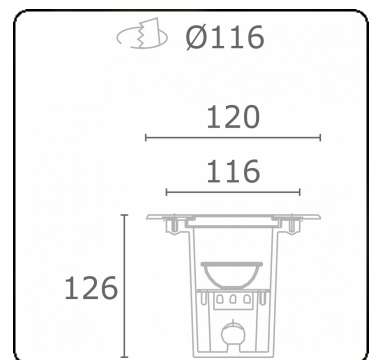

Metro-S Ø120mm - COB - without recessed housing
36.010292-0000

Fixture details

| | |
|--------------------|---|
| Mounting | Ground - recessed |
| Light emission | Indirect |
| Light distribution | Symmetrical |
| Fitting cover | Glass |
| Protection rate | IP 67 |
| Maximum load | 1000 kg drive-across (excluding recessing housi |
| T° | <75° ° |
| Housing | Aluminium/Stainless Steel |
| Finish | matt black finish RAL 9105 |
| Certificates | CE, ISO 9001 |

Electric details

| | |
|------------------|----------------|
| Protection class | I |
| Supply | 230V |
| Control gear box | Current driver |

Lamp details

| | |
|---------------------|-------------------|
| Lamptype | LED 2700K 36° |
| Wattage | 9W |
| Gross luminous flux | 940 |
| Luminaire power | 10W |
| Cover glass | flat - clear |
| Number | 1 |
| Lifetime LED module | L80/B10 = 100000h |
| Color tolerance | MacAdam 3 |
| CRI | 80 |

Remarks

Ø120mm - clear glass

ENERGY

Verrijgbaar op aanvraag.

Disponible sur demande.

Available on request.

Auf Anfrage.

WXYZ
kWh/1000h