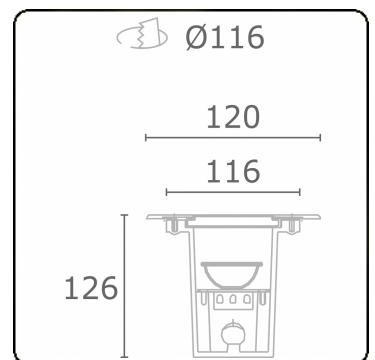

Metro-S Ø120mm - COB - without recessed housing
36.010193-0000

Fixture details

Mounting	Ground - recessed
Light emission	Indirect
Light distribution	Symmetrical
Fitting cover	Glass
Protection rate	IP 67
Maximum load	1000 kg drive-across (excluding recessing housi
T°	<75° °
Housing	Aluminium/Stainless Steel
Finish	matt black finish RAL 9105
Certificates	CE, ISO 9001

Electric details

Protection class	I
Supply	230V
Control gear box	Current driver

Lamp details

Lamptype	LED 3000K 10°
Wattage	9W
Gross luminous flux	980
Luminaire power	10W
Cover glass	flat - clear
Number	1
Lifetime LED module	L80/B10 = 100000h
Color tolerance	MacAdam 3
CRI	80

Remarks

Ø120mm - clear glass

ENERGY

Verrijgbaar op aanvraag.

Disponible sur demande.

Available on request.

Auf Anfrage.

WXYZ
kWh/1000h