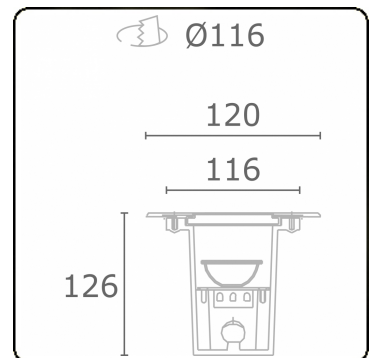

Metro-S Ø120mm - COB - without recessed housing
36.010194-0000

Fixture details

Mounting	Ground - recessed
Light emission	Indirect
Light distribution	Symmetrical
Fitting cover	Glass
Protection rate	IP 67
Maximum load	1000 kg drive-across (excluding recessing housi
T°	<75° °
Housing	Aluminium/Stainless Steel
Finish	matt black finish RAL 9105
Certificates	CE, ISO 9001

Electric details

Protection class	I
Supply	230V
Control gear box	Current driver

Lamp details

Lamptype	LED 4000K 10°
Wattage	9W
Gross luminous flux	1020
Luminaire power	10W
Cover glass	flat - clear
Number	1
Lifetime LED module	L80/B10 = 100000h
Color tolerance	MacAdam 3
CRI	80

Remarks

Ø120mm - clear glass

ENERGY

Verrijgbaar op aanvraag.

Disponible sur demande.

Available on request.

Auf Anfrage.

WXYZ
kWh/1000h