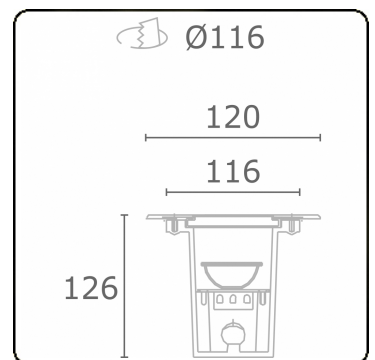

Metro-S Ø120mm - COB - without recessed housing
36.010294-0000

Fixture details

Mounting	Ground - recessed
Light emission	Indirect
Light distribution	Symmetrical
Fitting cover	Glass
Protection rate	IP 67
Maximum load	1000 kg drive-across (excluding recessing housi
T°	<75° °
Housing	Aluminium/Stainless Steel
Finish	matt black finish RAL 9105
Certificates	CE, ISO 9001

Electric details

Protection class	I
Supply	230V
Control gear box	Current driver

Lamp details

Lamptype	LED 4000K 36°
Wattage	9W
Gross luminous flux	1020
Luminaire power	10W
Cover glass	flat - clear
Number	1
Lifetime LED module	L80/B10 = 100000h
Color tolerance	MacAdam 3
CRI	80

Remarks

Ø120mm - clear glass

ENERGY

Verrijgbaar op aanvraag.

Disponible sur demande.

Available on request.

Auf Anfrage.

WXYZ
kWh/1000h