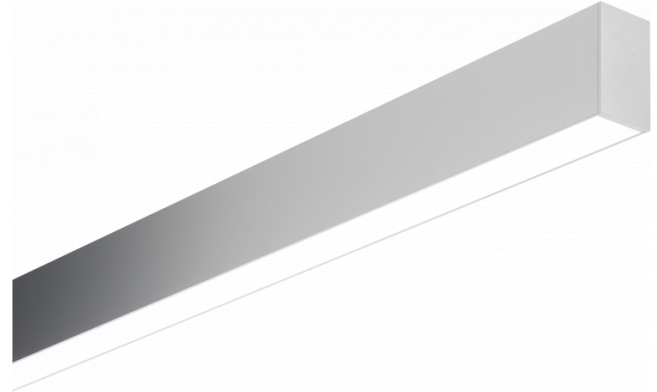

Rekta 40x70 Direct - satin - HO 150mA - ANO
05.09204564-0001

Fixture details

Mounting	Ceiling
Light emission	Direct
Fitting cover	satin diffusor
Protection rate	IP 20
Housing	Aluminium
Finish	anodized finish
Certificates	CE, ISO 9001

Photometric details

UGR	>19
CIE Fluxcode	49 80 96 100 66

Dimensions

A	1690 mm
---	---------

Remarks

Ceiling luminaire - Direct - HO 150mA - satin (flush) - ANO

ENERGY

Verrijgbaar op aanvraag.