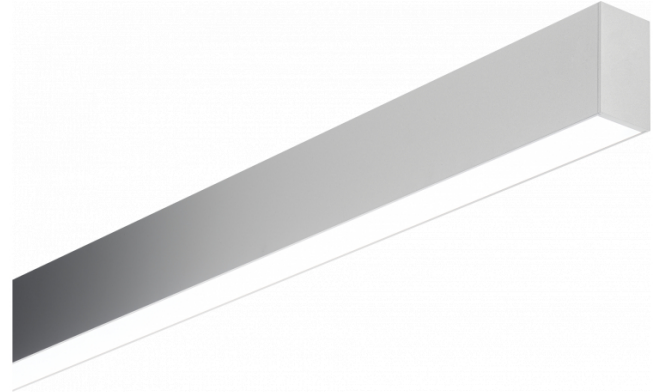

Rekta 40x70 Direct - satin - HO 150mA - ANO  
05.09204574-0001

**Fixture details**

Mounting	Ceiling
Light emission	Direct
Fitting cover	satin diffusor
Protection rate	IP 20
Housing	Aluminium
Finish	anodized finish
Certificates	CE, ISO 9001

**Photometric details**

UGR	>19
CIE Fluxcode	49 80 96 100 66

**Dimensions**

A	1970 mm
---	---------

**Remarks**

Ceiling luminaire - Direct - HO 150mA - satin (flush) - ANO

**ENERGY**

Verkrijgbaar op aanvraag.