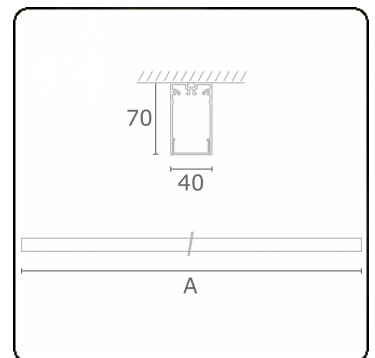

Electric details

Protection class	I
Supply	230V
Control gear box	Current driver DALI/TD

Lamp details

Lamptype	LED 4000K
Wattage	3,2W
Gross luminous flux	6750
Luminaire power	35,2W
Number	10
Lifetime LED module	L80/B10 > 72000h
Color tolerance	MacAdam 3
CRI	>80

Photometric details

UGR	>19
CIE Fluxcode	49 80 96 100 66

Dimensions

A	2810 mm
---	---------

Remarks

Ceiling luminaire - Direct - HO 150mA - satin (flush) - ANO

ENERGY

Verrijgbaar op aanvraag.