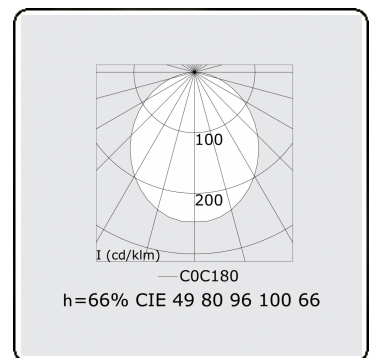

Electric details

Protection class	I
Supply	230V
Control gear box	Current driver DALI/TD

Lamp details

Lamptype	LED 4000K
Wattage	3,2W
Gross luminous flux	6750
Luminaire power	35,2W
Number	10
Lifetime LED module	L80/B10 > 72000h
Color tolerance	MacAdam 3
CRI	>80

Photometric details

UGR	>19
CIE Fluxcode	49 80 96 100 66

Dimensions

A	2810 mm
---	---------

Remarks

Ceiling luminaire - Direct - HO 150mA - satin (flush) - ANO

ENERGY

Verrijgbaar op aanvraag.