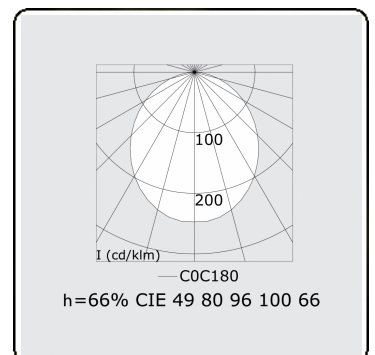

**Electric details**

Protection class	I
Supply	230V
Control gear box	Current driver

**Lamp details**

Lamptype	LED 3000K
Wattage	3,2W
Gross luminous flux	3840
Luminaire power	21,1W
Number	6
Lifetime LED module	L80/B10 > 72000h
Color tolerance	MacAdam 3
CRI	>80

**Photometric details**

UGR	>19
CIE Fluxcode	49 80 96 100 66

**Dimensions**

A	1690 mm
---	---------

**Remarks**

Ceiling luminaire - Direct - HO 150mA - satin (flush) - RAL

**ENERGY**

Verrijgbaar op aanvraag.